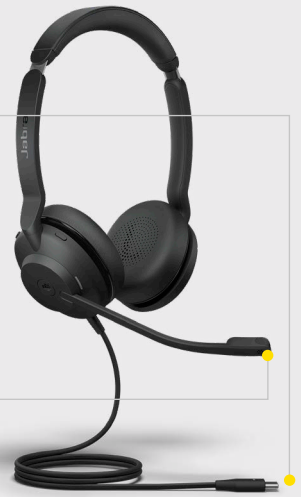

HOW TO START

Plug the Jabra Evolve2 30 into either a USB-A or USB-C port on your computer (depending on the USB variant of the headset).

Position the microphone near your mouth.

HOW TO USE

Press x1

Press and hold for 1 sec

Press x1

Press x1

Press and hold for 1 sec

Press volume + and volume - at same time to turn busylight on/off

Press x1 during a call

Press x1

Press x1 when signed into Microsoft Teams to join an active Microsoft Teams meeting or view Microsoft Teams missed calls and voicemails

	FEATURES	BENEFITS
Connectivity	USB-A or USB-C connectivity	Plug-and-play connectivity to your computer or mobile device via USB-A or USB-C
	Certifications	Microsoft Teams. Meets Microsoft Teams Open Office requirements.
Audio	Microphone	2-microphone technology for great call performance
	Noise-isolating design	Instant noise isolation for improved focus in noisy surroundings
	Speakers	Professional-grade 28mm speakers deliver great sound for an exceptional audio experience
Ease of use	Busylight	Integrated busylight turns on automatically when you're on a call, acting as a do-not-disturb sign and protecting your focus
	Call management	Answer/reject calls; increase/decrease speaker volume; mute
Variants	UC and MS variants	Choose from UC or MS Teams variants
	Wearing style	Available in stereo and mono variants
Compatibility	Microsoft Teams. Meets Microsoft Teams Open Office requirements